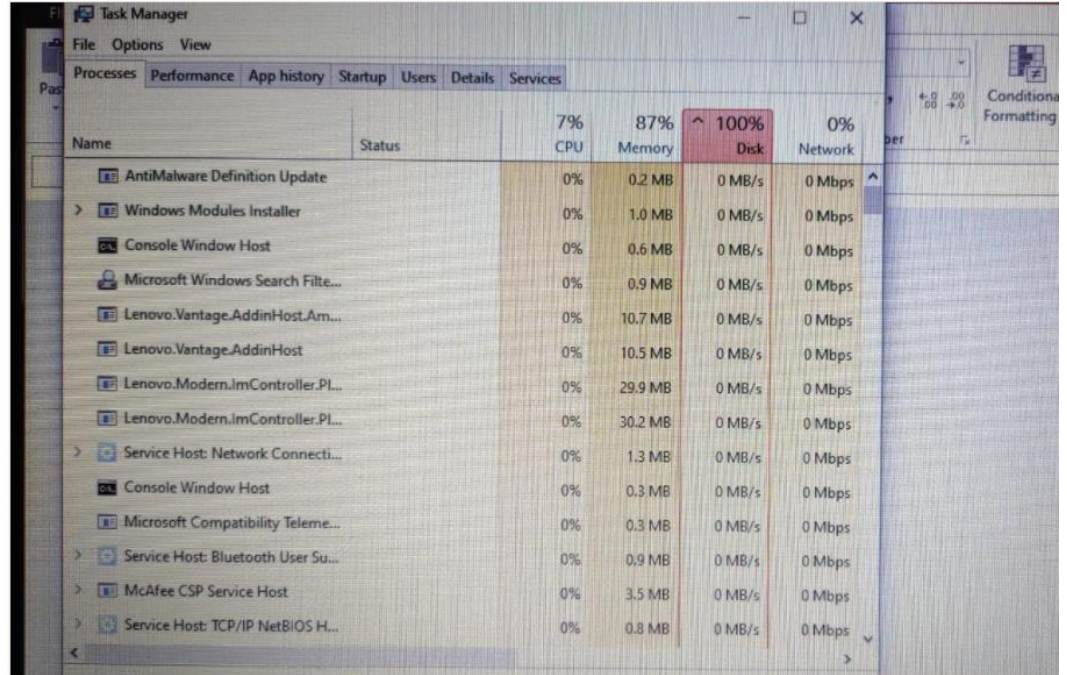

Lenovo Idea pad User 254

Material Picture

Symptoms

Below pictured Dell PC (254) hard Drive is 100%.

Reasons

254 User have the more work and after work is 100 % usage Memory and Drive

Solution

Hard Drive is old and need to replace with the New SSD and add the RAM
New HDD Installed and user Working Fine